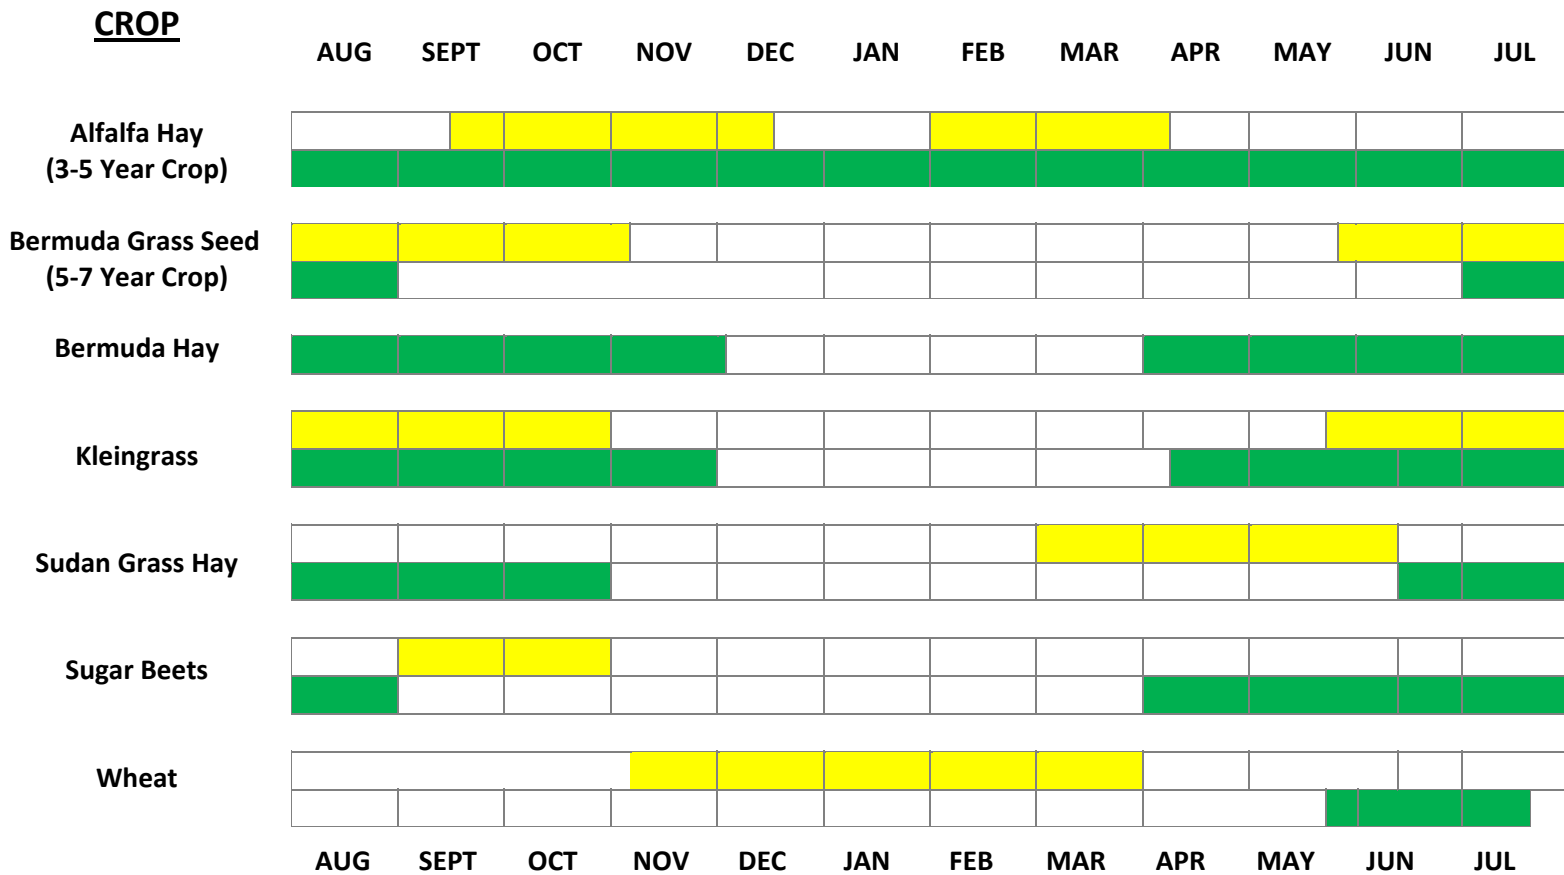

# FIELD CROPS PLANTING & HARVESTING CALENDAR IMPERIAL VALLEY, CALIFORNIA

Harvesting Period

Planting Period